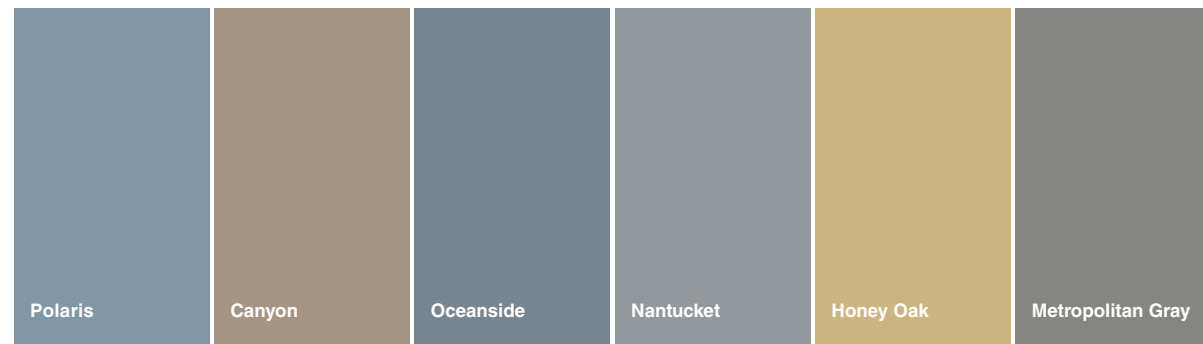

Smart Styles™ Premium