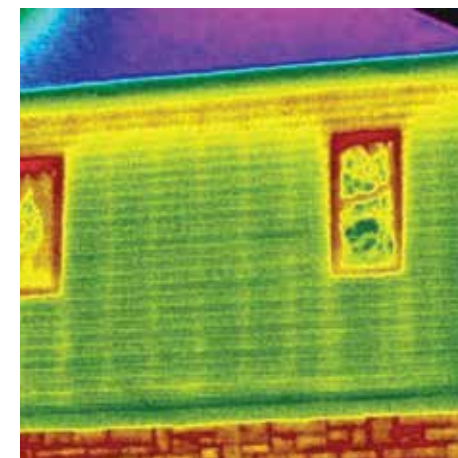

Without Haven

Framing studs are not insulated, which means heat escapes through them from your home. The yellow area shows how heat transfers through the studs.