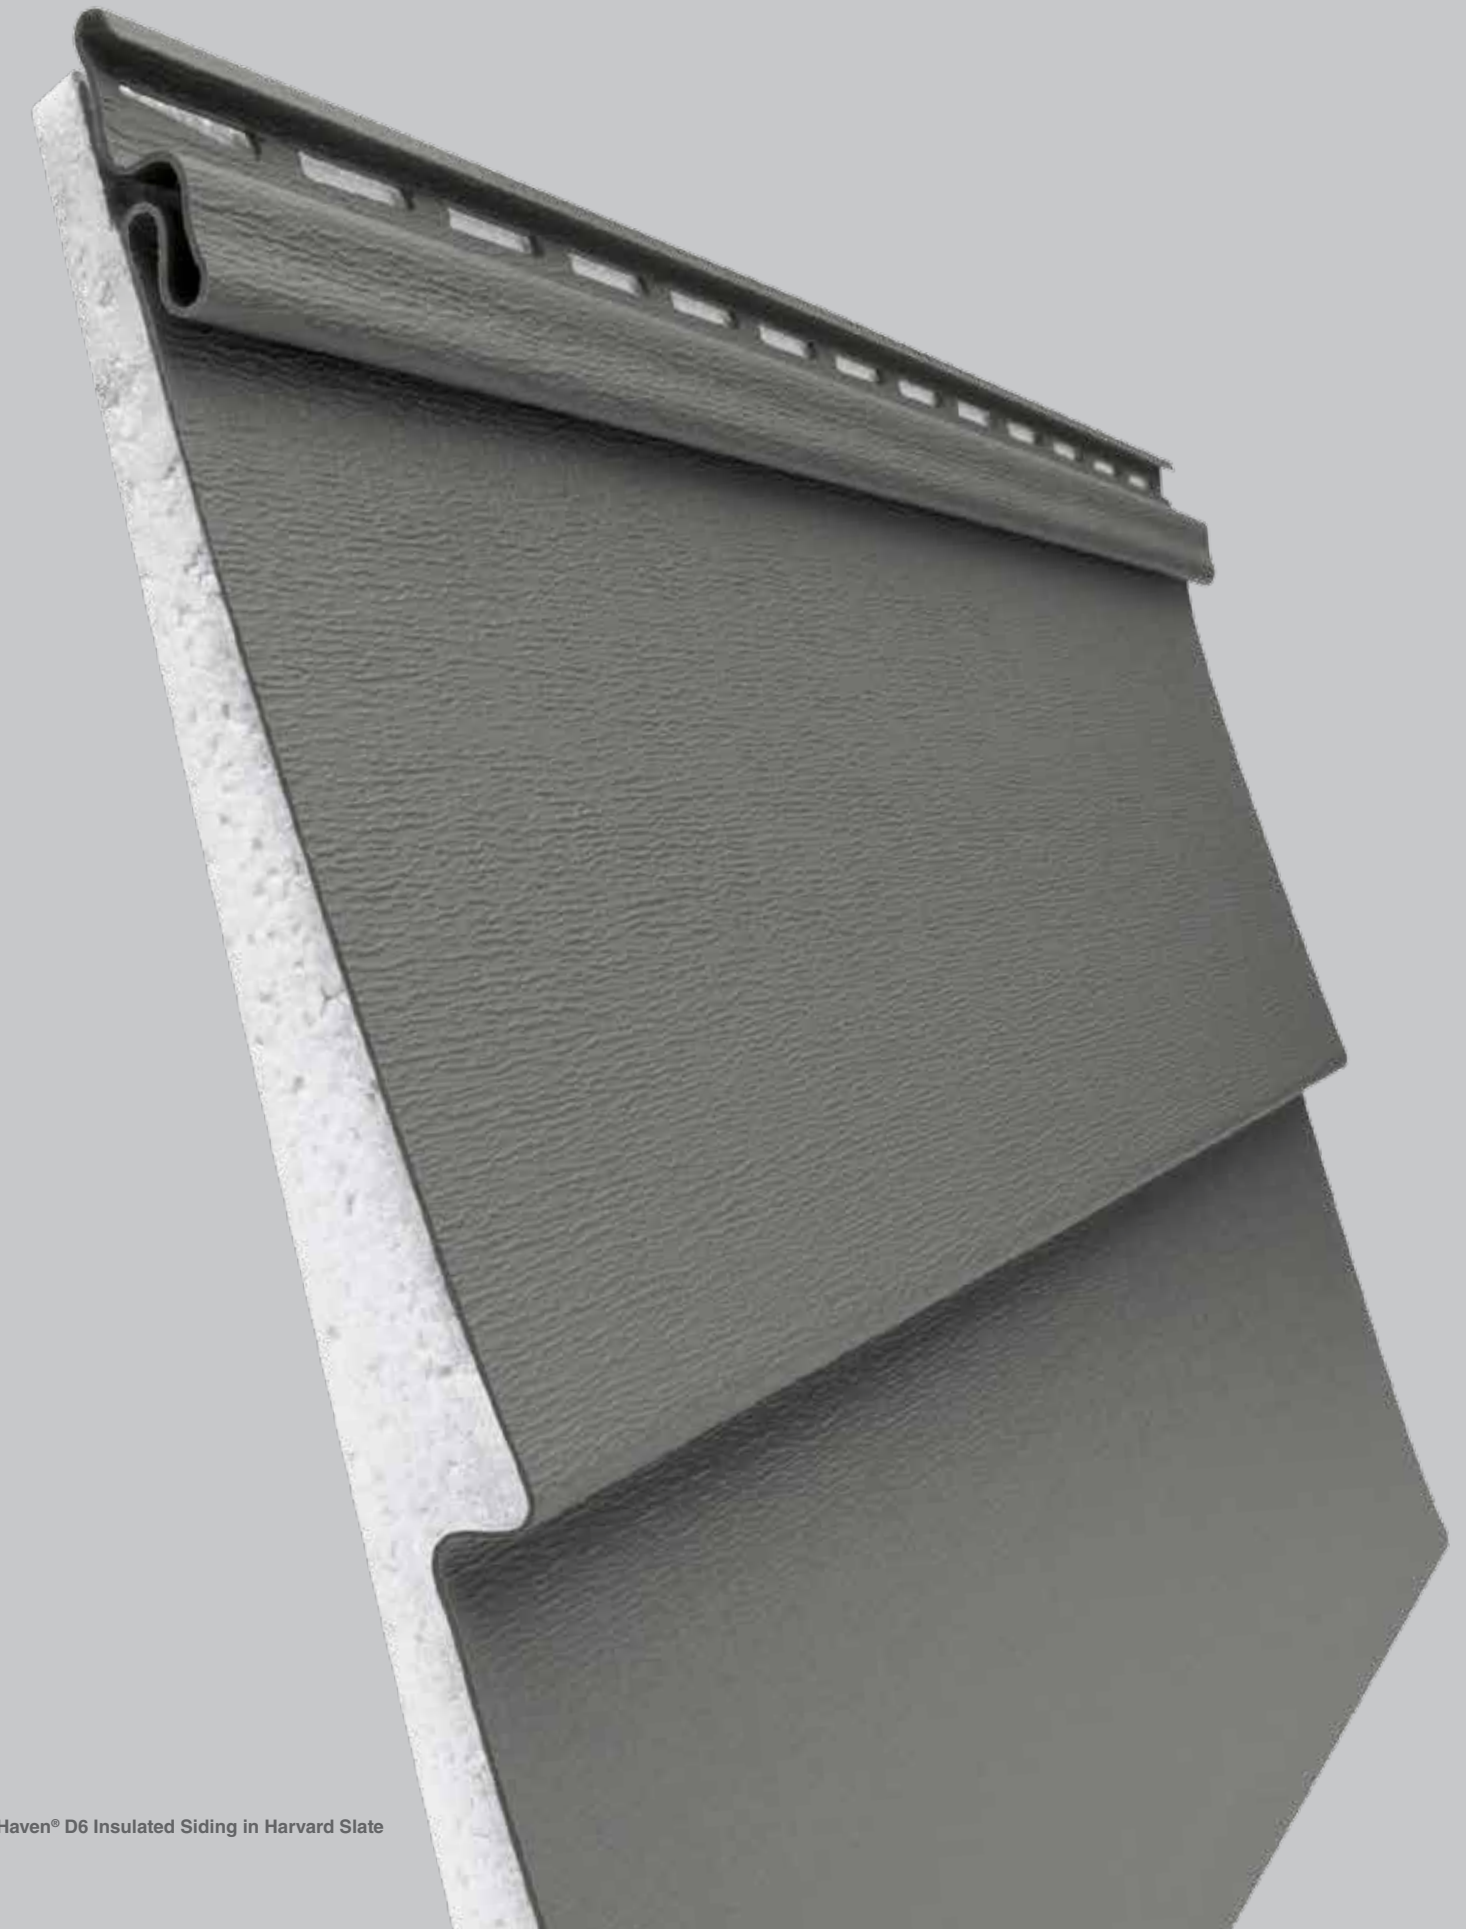

Choose your favorite style of energy efficiency.

Haven® Siding comes in horizontal and Board & Batten styles that vary by width and pattern. They all capture the look of natural wood in their own way, while insulating your home from moisture and noise, and defying the effects of time, wear and tear.

- Available in flat face D7, D6, and Board & Batten panels that mimic real wood siding
- D6 profiles available in longer 16' panels for smoother, straighter walls
- Beautiful low-gloss, authentic-looking woodgrain
- EPS foam offers significantly more insulating power than fiber cement, wood, engineered wood or brick
- Built with TXL™ Lamination for superior bonding
- Designed to withstand hurricane-force winds up to 250 km/h

A sustainable choice is even better.

Not only is Haven Siding available in a wide selection of colours and profiles, it's also remarkably green. Lightweight, yet durable, it never requires painting or staining. For Haven, sustainability is a lifestyle, not a fad. From production, which starts in facilities that recycle virtually all scrap materials, to manufacturing, transportation and installation (did we mention no hazardous materials are emitted when it's cut into?) it's a clear frontrunner in the cladding game.

- Manufactured from recyclable materials
- 1/2 the environmental impact of fiber cement