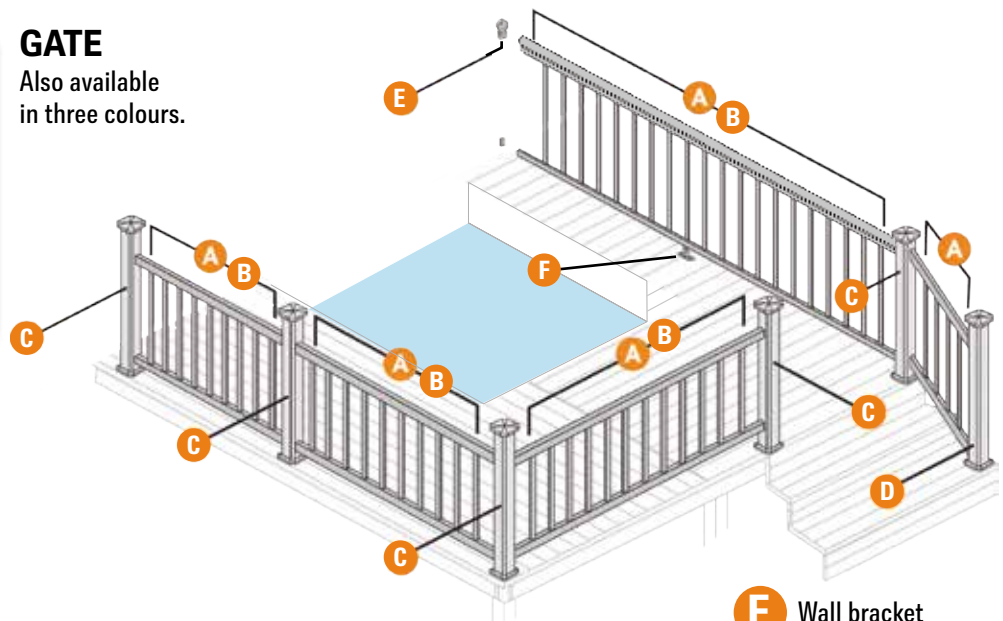

1

Position the posts.

Attach the posts to the desired locations according to installation instructions.

2

Unfold the fence.

3

Attach the fence to the posts.

OMNIDIRECTIONAL BRACKET

Available in four colours in the **ELEGANCE** and **ROYAL** styles.

FOR CUSTOM ANGLES!

These brackets pivot in all directions to give any angle you want.

GATE

Also available in three colours.

A Fence section

B Handrail

C Assembly post

D Stair post

E Wall bracket

F Section bracket