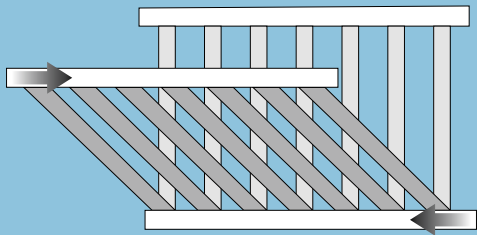

Position the posts.

Attach the posts to the desired locations according to installation instructions.

2