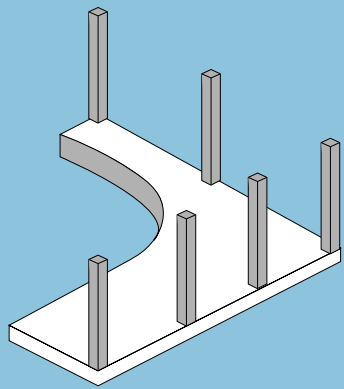

ROYAL ALUMIPRO MAKES INSTALLATION EASY FOR YOU

- The prestige of now-affordable aluminum!
- Pre-assembled aluminum fence.
- Because installation is so easy, the Alumipro fence lets you do the job yourself—and save!
- Discover the “No Maintenance” benefits of aluminum fencing.
- Our fencing system is 100% recyclable.
- 25-YEAR LIMITED WARRANTY

1

Position the posts.

Attach the posts to the desired locations according to installation instructions.

2

Unfold the fence.

3

Attach the fence to the posts.

OMNIDIRECTIONAL BRACKET

Available in four colours in the **ELEGANCE** and **ROYAL** styles.

FOR CUSTOM ANGLES!

These brackets pivot in all directions to give any angle you want.

GATE

Also available in three colours.

A Fence section

B Handrail

C Assembly post

D Stair post

E Wall bracket

F Section bracket