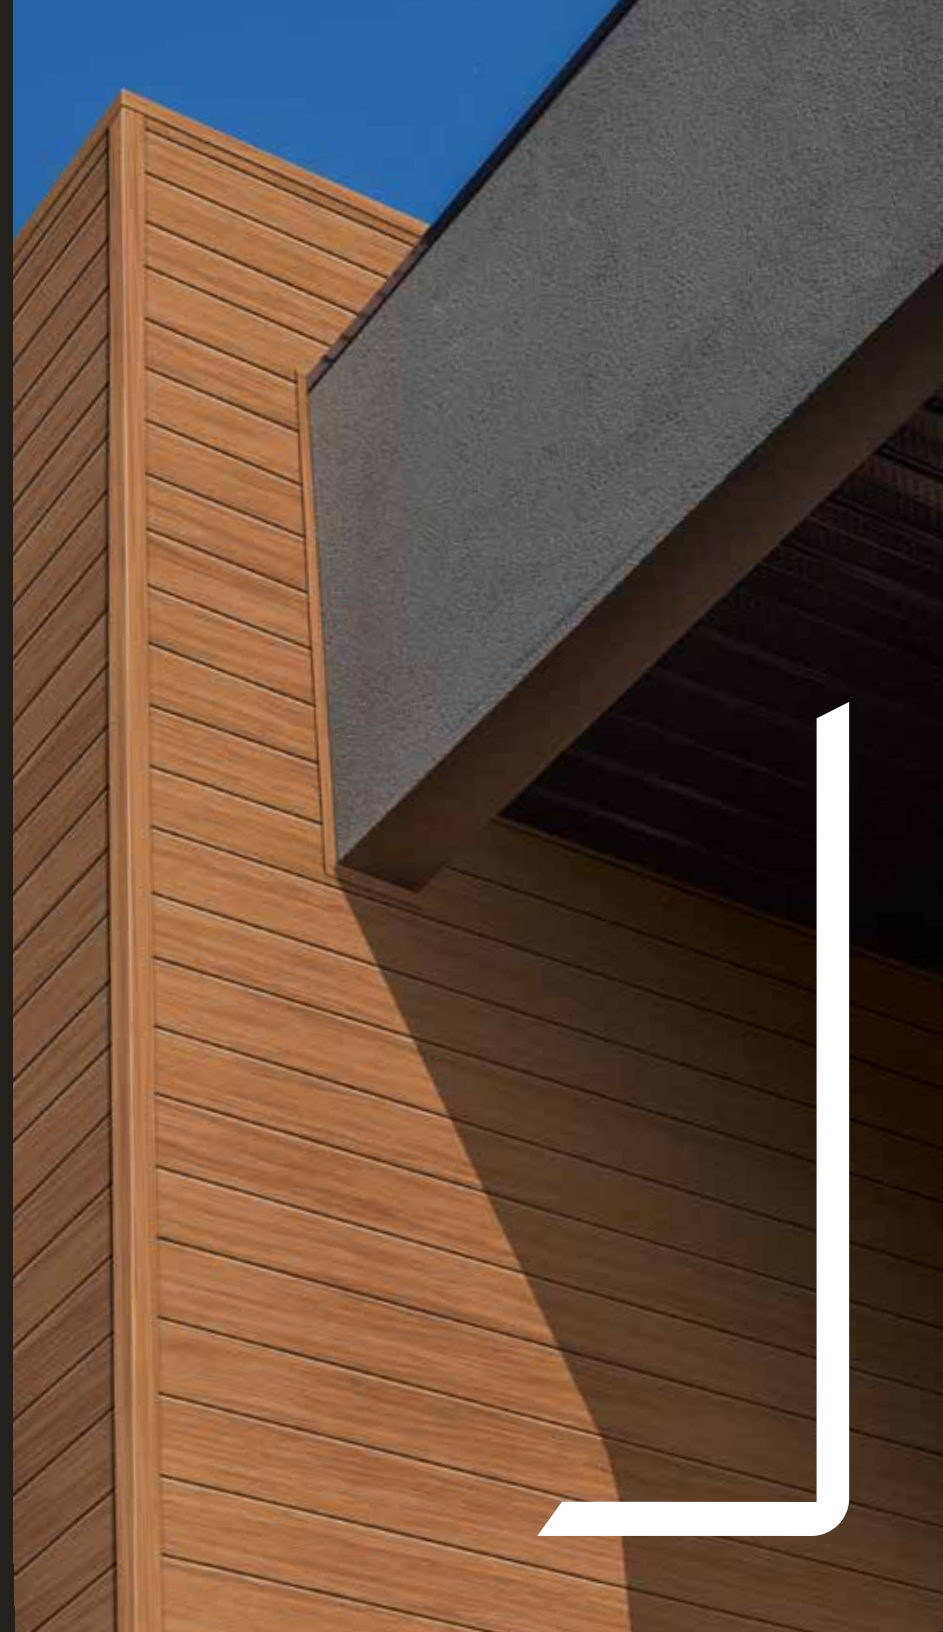

CEDAR RENDITIONS™ BY ROYAL® DESIGN SERIES

A NEW EXTERIOR ESSENTIAL

Cedar Renditions is where the versatile, sturdy durability of thicker gauge aluminum siding meets wider board, contemporary wood aesthetics and streamlined looks.

SEAMLESS
OVERLAPPING NOTCH

NON
FLAMMABLE

VIRTUALLY
MAINTENANCE FREE

EASY TO INSTALL

MOISTURE PROOF

THICKER GAUGE SIDING

MORE DESIGN SERIES FEATURES

- 6" SIDING
- MODERN STREAMLINED PROFILE
- RESIDENTIAL AND LIGHT COMMERCIAL APPLICATIONS
- COMPATIBLE WITH EXISTING CEDAR RENDITIONS ACCESSORIES
- AFFORDABLE PRICE
- LEED COMPLIANT AND 100% RECYCLABLE
- MADE FROM 99% RECYCLED CONTENT
- 25-YEAR PRORATED LIMITED WARRANTY
- RESEMBLES WOOD

AVAILABLE ACCESSORIES

- 1" FACE 5/8" J-TRIM
- STARTER STRIP 1" FACE
- 1/2" J-TRIM
- TRIM COIL
- OUTSIDE CORNER POST
- SOFFIT
- FASCIA